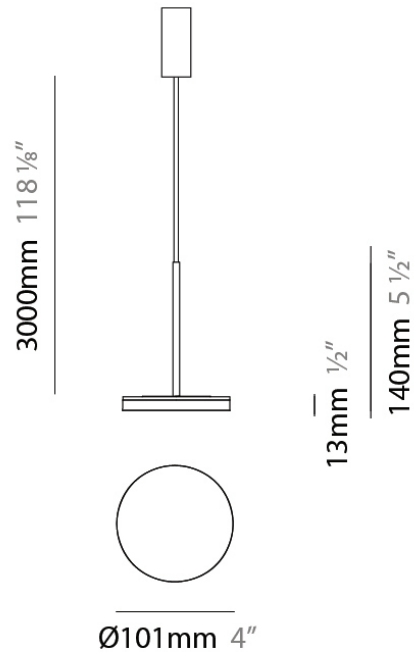

BELLA SUSPENSION

D81668R9-WHI

PROJECT _____

TYPE _____

NOTES _____

QUANTITY _____

DATE _____

GENERAL

Series: Bella
Brand: Panzeri
Division: Design
Mounting Type: Suspension
Mounting Location: Ceiling
Subcategory: Pendant

PHYSICAL

Diameter (mm): 101
Diameter (in): 4
Height (mm): 13
Height (in): 1/2
Max. Overall Height (mm): 3013
Max. Overall Height (in): 118 7/8
Light Distribution: Indirect
Weight (kg): 0.54501
Weight (lbs): 1.2
Diffuser: Opal - Acrylic
Fixture Material: Aluminum Die Cast

ELECTRICAL

Lamp Type: LED
Input Wattage (W): 6.5
Dimming: Non-Dimmable
Driver Included: Yes
Driver Location: Integrated
Driver Type: Constant Voltage - Universal
Driver Class: Class 2
Input Voltage (V): 120

LED

Color Temperature (°K): 2700
Max. Delivered Lumen (lm): 388
CRI: >90 CRI

OPTICAL

RATINGS AND CERTIFICATIONS

Certified By: CSA Certified to UL and CSA Standards
IP rating: IP40