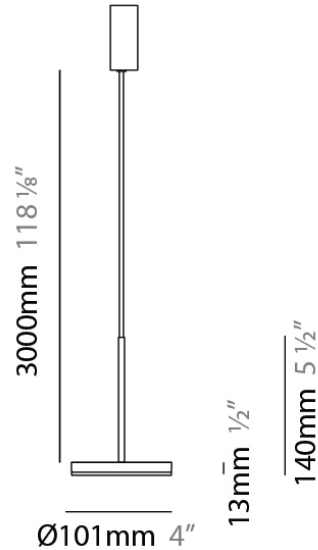

BELLA SUSPENSION

D81667R9-TIM

PROJECT

TYPE

NOTES

QUANTITY

DATE

GENERAL

Series: Bella

Brand: Panzeri

Division: Design

Mounting Type: Suspension

Mounting Location: Ceiling

Subcategory: Pendant

PHYSICAL

Shape: Round

Diameter (mm): 101

Diameter (in): 4

Height (mm): 13

Height (in): 1/2

Max. Overall Height (mm): 3013

Max. Overall Height (in): 118 5/8

Light Distribution: Direct

Weight (kg): 0.54501

Weight (lbs): 1.2

Diffuser: Acrylic Diffuser With Matt Finish

Fixture Material: Aluminum Die Cast

Cable Details: 3000mm / 118 1/8" Cable

ELECTRICAL

Lamp Type: LED

Input Wattage (W): 6.5

Total Output Wattage (W): 4.5

Dimming: Non-Dimmable

Driver Included: Yes

Driver Location: Integrated

Driver Type: Constant Voltage - Universal

Driver Class: Class 2

Input Voltage (V): 120 - 277

LED

Color Temperature (°K): 2700

Max. Delivered Lumen (lm): 388

CRI: >90 CRI

Lamp Life (hrs): 50000

OPTICAL

RATINGS AND CERTIFICATIONS

Certified By: CSA Certified to UL and CSA Standards

IP rating: IP40